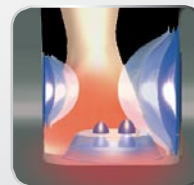

Large airbags deliver luxurious compression massage to ankles and heels.

Undulating Sole Shiatsu **EXCLUSIVE**

- Airbags cycle to mimic the alternating compression technique of a live massage.
- Shiatsu nodes provide deep shiatsu massage to feet.

OUTER SOLE SHIATSU

CENTER SOLE SHIATSU

INNER SOLE SHIATSU

Calf Massage

Airbags provide compression massage while shiatsu is delivered to the calves.

EXCLUSIVE

Sole Heater

A heater warms soles to promote circulation and relaxation.

Adjustable Leg Extension

Extends to fit most body types.

STIFFNESS DETECTION SENSOR

EXCLUSIVE

Mouse-Shaped Stiffness Detection Sensor

Using Galvanic Skin Response, Lie Detector Technology, your pulse and perspiration are monitored through your fingertips. Areas of stiffness and tension are identified on the monitor and a customized 15-minute full-body massage begins, focusing on detected areas of stiffness.