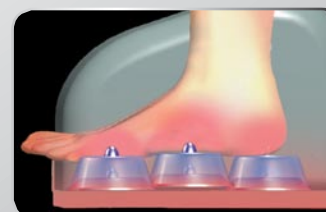

OUTER SOLE SHIATSU

CENTER SOLE SHIATSU

INNER SOLE SHIATSU

Calf Massage

Airbags provide compression massage while shiatsu is delivered to the calves.

EXCLUSIVE

Sole Heater

A heater warms soles to promote circulation and relaxation.

Adjustable Leg Extension

Extends to fit most body types.

STIFFNESS DETECTION SENSOR

EXCLUSIVE

Mouse-Shaped Stiffness Detection Sensor

Using Galvanic Skin Response, Lie Detector Technology, your pulse and perspiration are monitored through your fingertips. Areas of stiffness and tension are identified on the monitor and a customized 15-minute full-body massage begins, focusing on detected areas of stiffness.

Whole Body Sensor Automatic Courses

Choose a course and place your fingers on the sensor.

STIFFNESS for a firm and deep Shiatsu Massage

RECOVERY eases stiffened areas and muscle fatigue through tapping and kneading

RELAX for a gentle full-body experience

FINE promotes blood circulation

LOWER BACK & SEAT MASSAGE

- Airbags gently inflate and deflate providing a see-saw stretch massage to the lower back.
- Seat airbags inflate to massage and raise your body to assist in lower back treatment