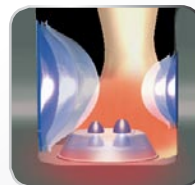

For more information, visit www.sanyomassagechairs.com or call (866) 427-2696.

© 2007 SANYO Home Appliances. All rights reserved.

HEC-DR7700K

Zero Gravity Position 2

Home Position

LEG MASSAGE

EXCLUSIVE

Heel & Ankle Grip Massage

Large airbags deliver luxurious compression massage to ankles and heels.

Undulating Sole Shiatsu **EXCLUSIVE**

- Airbags cycle to mimic the alternating compression technique of a live massage.
- Shiatsu nodes provide deep shiatsu massage to feet.