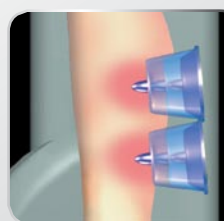

Large airbags deliver luxurious compression massage to ankles and heels.

Undulating Sole Shiatsu **EXCLUSIVE**

- Airbags cycle to mimic the alternating compression technique of a live massage.
- Shiatsu nodes provide deep shiatsu massage to feet.

OUTER SOLE SHIATSU

CENTER SOLE SHIATSU

INNER SOLE SHIATSU

Calf Massage

Airbags provide compression massage while shiatsu is delivered to the calves.

EXCLUSIVE

Sole Heater

A heater warms soles to promote circulation and relaxation.

Adjustable Leg Extension

Extends to fit most body types.

STIFFNESS DETECTION SENSOR

EXCLUSIVE

Mouse-Shaped Stiffness Detection Sensor

Using Galvanic Skin Response, Lie Detector Technology, your pulse and perspiration are monitored through your fingertips. Areas of stiffness and tension are identified on the monitor and a customized 15-minute full-body massage begins, focusing on detected areas of stiffness.

Whole Body Sensor Automatic Courses

Choose a course and place your fingers on the sensor.

STIFFNESS for a firm and deep Shiatsu Massage

RECOVERY eases stiffened areas and muscle fatigue through tapping and kneading