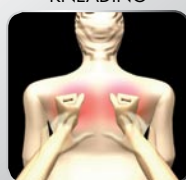

Whole Body Sensor Automatic Courses

Choose a course and place your fingers on the sensor.

STIFFNESS for a firm and deep Shiatsu Massage

RECOVERY eases stiffened areas and muscle fatigue through tapping and kneading

RELAX for a gentle full-body experience

FINE promotes blood circulation

LOWER BACK & SEAT MASSAGE

- Airbags gently inflate and deflate providing a see-saw stretch massage to the lower back.
- Seat airbags inflate to massage and raise your body to assist in lower back treatment

MASSAGE TECHNIQUES

Traditional & Professional Techniques

SHOULDER SQUEEZE KNEADING

SHIATSU (FINGER PRESSURE)

KNEADING

STROKING

DOUBLE-Z KNEADING

TAPPING