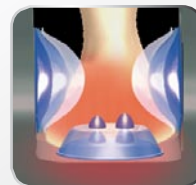

CENTER SOLE SHIATSU